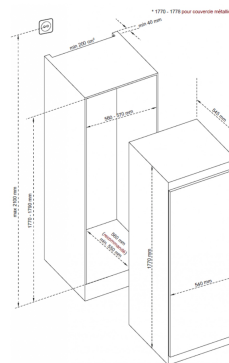

De Dietrich

Deep freeze

Ref.: DFU1781FN

GENERAL

Brand	DE DIETRICH
Commercial code	DFU1781FN
EAN code	3660767981850

FEATURES

Product height (mm)	1770
Product type	Upright freezer
Construction type	Built-in
Freezing Type	No Frost
Colour of the door	White
Total Net capacity (L)	196
Net usable capacity Compartment 1* (L)	
Net usable capacity Compartment 2* (L)	
Net usable capacity Compartment 3* (L)	
Net usable capacity Compartment 4* (L)	196
Refrigerating gas	R600a
Handle type	
Type of light source	Led
Connectivity	Non

PERFORMANCE

Energy efficiency class 2021	F
Energy Efficiency Index (%)	125
Climate class	SN-T
Annual energy consumption (kWh)	288
Freezing capacity (kg/24h)	11,5
Operating capacity (in case of outage) (hr)	6
Noise level (dB (A))	40
Class of environmental noise emissions	C

Product Highlights

Practical and precise interior electronics This electronic inside your fridge allows you to adjust the temperature precisely for more safety !

Twist Ice The Twist Ice maker makes it easy to get your ice cubes out quickly. Simply turn the Twist Ice lever clockwise to drop them into the compartment below.

No Frost Thanks to no-frost technology, freezer will be frost-free. You will only need a quick sponge from time to time to clean it.