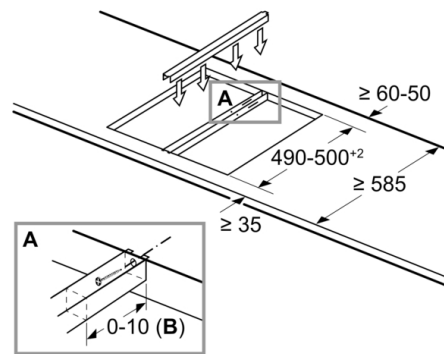

B: Dependent on the cut-out depth

measurements in mm