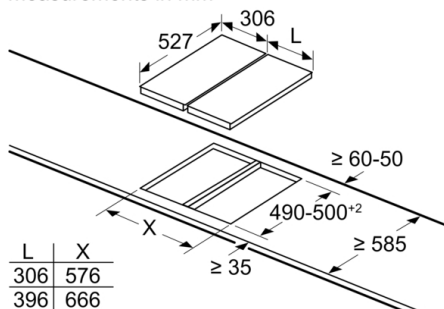

When installing two or more Domino units side-by-side, one or more assembly kits are required (2 units = 1 assembly kit, 3 units = 2 assembly kits, etc.).

Mål i mm