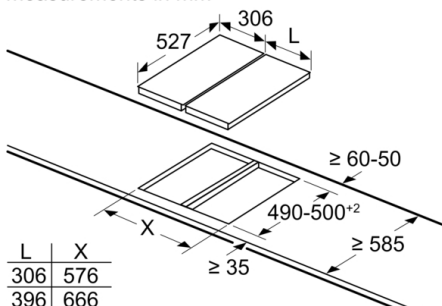

When installing two or more Domino units side-by-side, one or more assembly kits are required (2 units = 1 assembly kit, 3 units = 2 assembly kits, etc.).

measurements in mm

Assembly kit (HEZ394301) for Domino