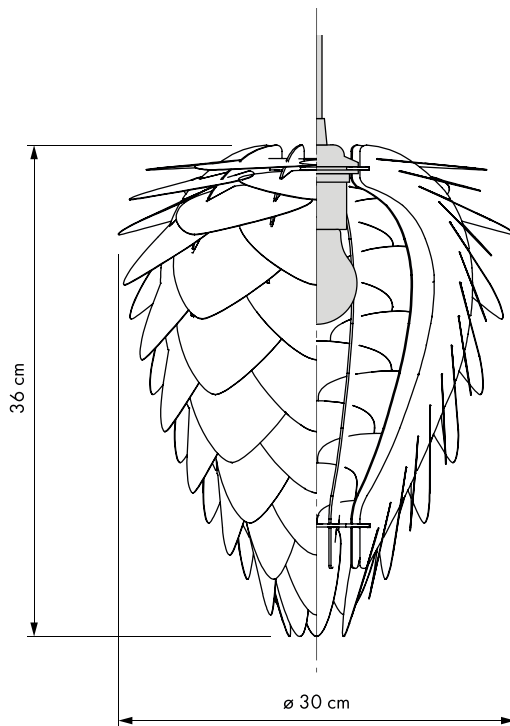

UMAGE Conia mini

#2019
#2033
#2096

Designed by Soren Ravn Christensen in Copenhagen, Denmark

Cpnia mini + Tripod Floor

Conia mini + Tripod Table

Colour variations

White

Copper

Brushed brass

Floor and pendant in one

Unbreakable

Dimensions

ø 30 cm
h 36 cm

Material

Polycarbonate and polypropylene

Weight incl. packaging

0.60 kg

Light source

E27 / E26 - max 15 W LED
Bulb recommendation: #4026

Packaging

Gift Box, Dimensions (W×H×D): 41.5x28.5x1.8 cm

Assembly time

15 min - video guide at umage.com

Media Kit