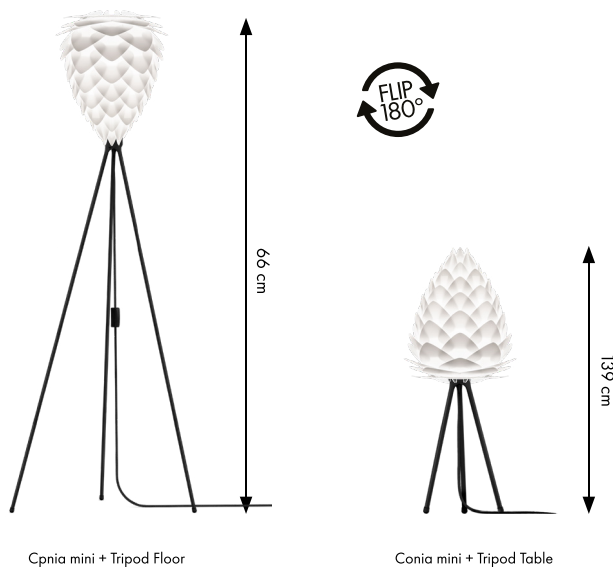

UMAGE Conia mini

#2019
#2033
#2096

Designed by Soren Ravn Christensen in Copenhagen, Denmark

Cpnia mini + Tripod Floor

Conia mini + Tripod Table

Colour variations

White

Copper

Brushed brass

Floor and pendant in one

Unbreakable

Dimensions

ø 30 cm
h 36 cm

Material

Polycarbonate and polypropylene

Weight incl. packaging

0.60 kg

Light source

E27 / E26 - max 15 W LED
Bulb recommendation: #4026

Packaging

Gift Box, Dimensions (W×H×D): 41.5x28.5x1.8 cm

Assembly time

15 min - video guide at umage.com

Media Kit

Photos, 3D models, 2D drawings
Download at umage.com

Ordering Information

Conia mini white	#2019
Conia mini copper	#2033
Conia mini brushed brass	#2096

Accessories

Cord set white (pendant)	#4005
Cord set black (pendant)	#4006
Cannonball white (pendant)	#4031
Cannonball black (pendant)	#4032
Rosette white	#4144
Rosette black	#4145
Tripod floor white	#4015
Tripod floor black	#4016
Tripod table white	#4021
Tripod table black	#4022
Tripod base white	#4053
Tripod base black	#4054
Champagne floor white	#4035
Champagne floor black	#4036
Idea 6W 60 mm LED bulb	#4026
Idea 6W 80 mm LED bulb	#4033
Idea 2W 45 mm LED bulb	#4039
Idea 13W 70 mm LED bulb	#4136